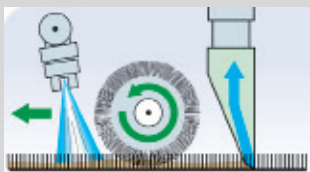

Craftex Product Specification Sheet

CARPEX POWERBRUSH 270

This highly portable, single rotating cylindrical power brush unit, can be used with most professional injection-extraction machines, to achieve greater cleaning results. Super agitation releases stubborn soiling.

- Multiple jets for excellent chemical penetration
- Lightweight and durable
- Versatile enough to access those 'hard to reach' areas
- Height adjustable brush

Cleaning Width

270mm

Number of Jets

Three (015)

Cable Length

10 metres

Machine Weight

10kg

Machine Size

270 x 400 x 960mm

Brush

120W

600rpm

232mm

Working System

CRAFTCX

Greenstalls Park, Costello Hill, Ilchester, Somerset, BA22 8HD

T: +44 (0) 1935 842509 | F: +44 (0) 1935 840975

E: sales@craftexcleaningsystems.co.uk | W: www.craftexcleaningsystems.co.uk