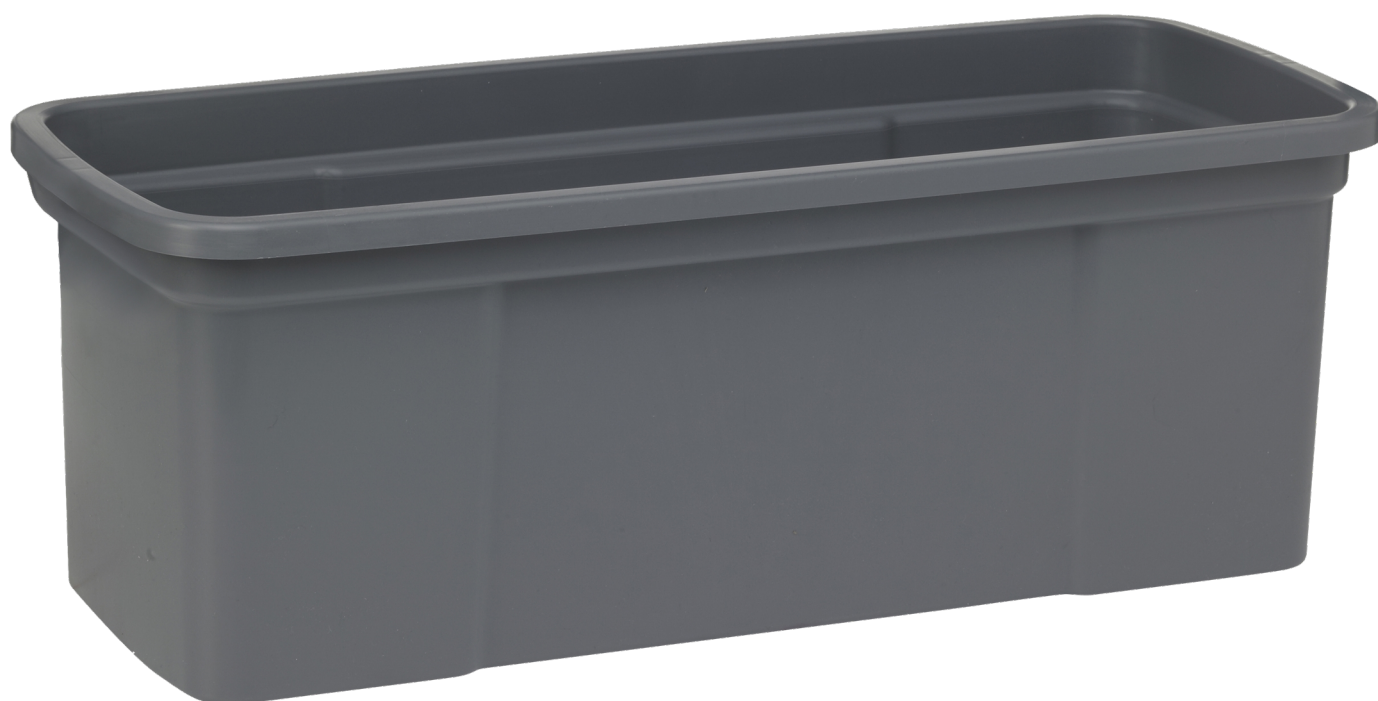

581412

Mop box, without Lid,
Handle and Sieve 40 cm
Grey

Mop box, without Lid, Handle and Sieve , 40 cm Grey

Technical Data

Item Number	581412
System Size	40 cm
Material	Polypropylene
Box Quantity	1 Pcs.
Quantity per Pallet (80 x 120 x 200 cm)	30 Pcs.
Quantity Per Layer (Pallet)	5 Pcs.
Box Length	700 mm
Box Width	245 mm
Box Height	260 mm
Length/Depth	550 mm
Width	225 mm
Height	195 mm
Net Weight	0,79 kg
Weight cardboard	0,479 kg
Tare total	0,479 kg
Gross Weight	1,27 kg
Cubik metre	0,024131 M3
GTIN-13 Number	5705025814124
GTIN-14 Number (Box quantity)	15705025814121
Customs Tariff No.	39241000
Country of origin	Denmark